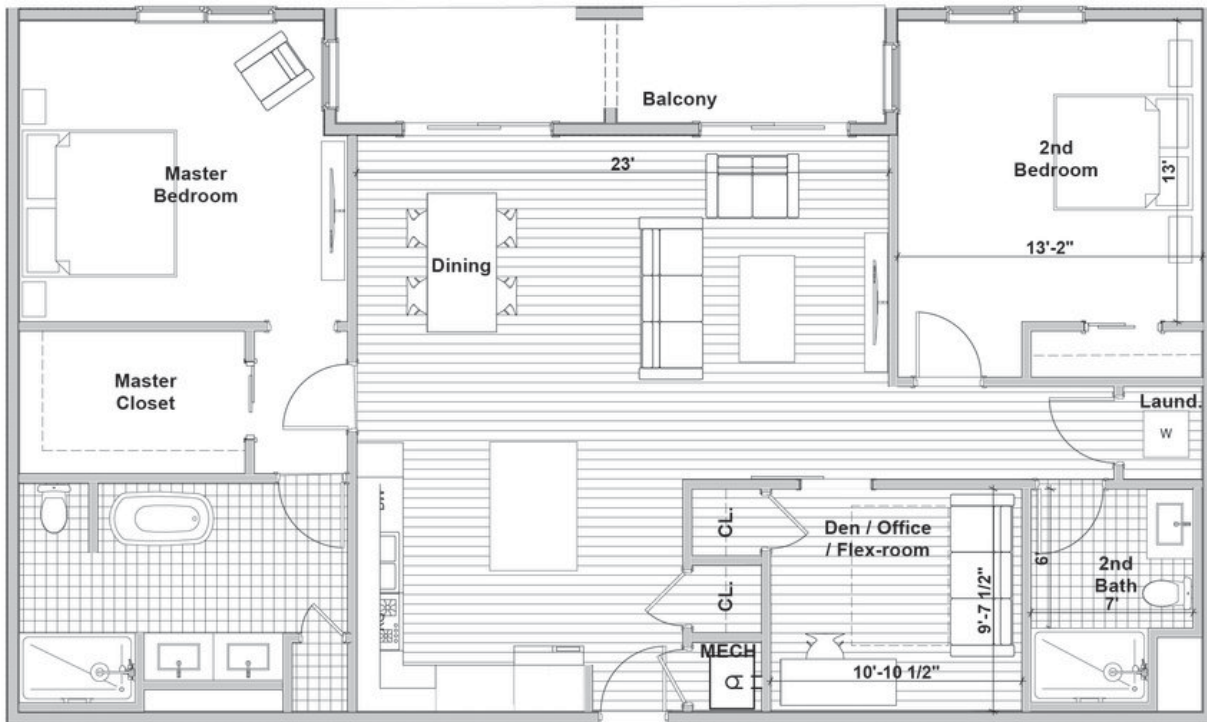

LIVE RELAX PLAY

DIVE INTO LUXURY
DOWNTOWN
SARASOTA LIVING

THE FRANKLIN

2.5
BEDS

2
BATHS

1,614
SQ FT

With a chef inspired kitchen and an open floor plan, all residences provide modern refinement for your lifestyle.