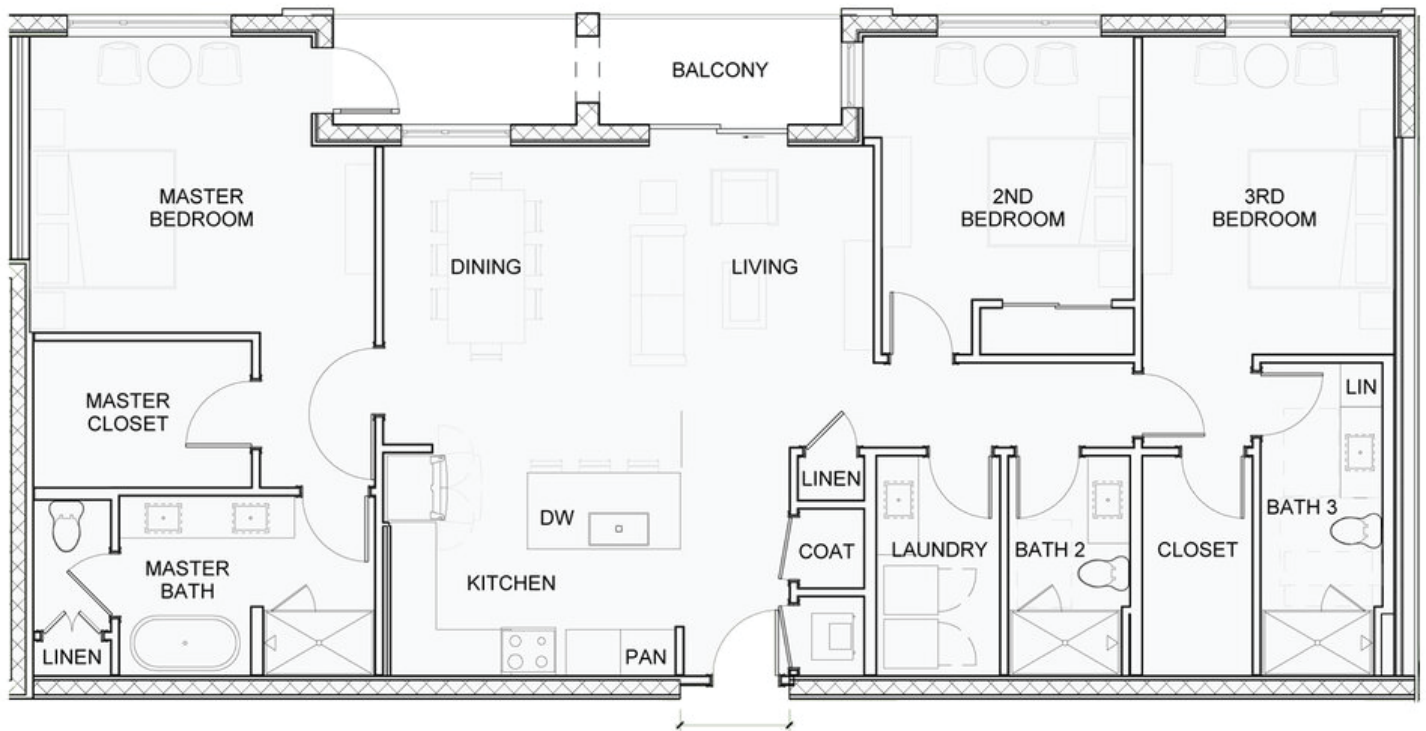

## THE CROSLEY

**3** BEDS | **3** BATHS | **1,987** SQ FT

With a chef inspired kitchen and an open floor plan, all residences provide modern refinement for your lifestyle.

800 COCOANUT AVENUE | SARASOTA, FL 34236 | THEBAYSIDECLUB.COM